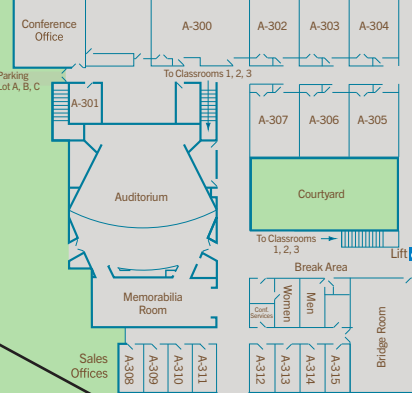

BALTIMORE - WASH.

BACK
PARKING
LOT
Lower Level

PARKING
LOT
A

Building 3 Upper Level
North Conference/Academic Building

**CHECK IN
HERE**

Building 1
North Hotel Tower
Main Level

North Tower Elevators to:
2N, 3N, 4N, 5N,
6N, 7N, 8N, 9N, Pool

Building 4 Upper Level
South Conference/Academic Building

**ATTENDEE
ENTRANCE**

Main Entrance

Building 2
South Hotel Tower
Main Level

PARKING
LOT
B

PARKING
LOT
C

PARKING
LOT
D

← TO WEST NURSERY ROAD MARITIME BLVD. TO HAMMONDS FERRY ROAD →