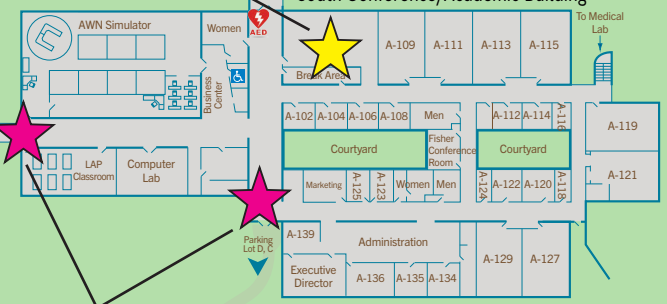

BALTIMORE - WASH.

BACK
PARKING
LOT
Lower Level

PARKING
LOT
A

Building 3 Upper Level
North Conference/Academic Building

**CHECK IN
HERE**

Building 1
North Hotel Tower
Main Level

North Tower Elevators to:
2N, 3N, 4N, 5N,
6N, 7N, 8N, 9N, Pool

Building 4 Upper Level
South Conference/Academic Building

**ATTENDEE
ENTRANCE**

Main Entrance

Building 2
South Hotel Tower
Main Level

PARKING
LOT
B

PARKING
LOT
C

PARKING
LOT
D

← TO WEST NURSERY ROAD MARITIME BLVD. TO HAMMONDS FERRY ROAD →