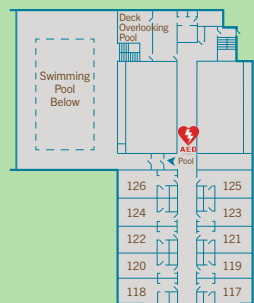

BALTIMORE - WASH.

BACK
PARKING
LOT
Lower Level

PARKING
LOT
A

Building 3 Upper Level
North Conference/Academic Building

**CHECK IN
HERE**

Building 1
North Hotel Tower
Main Level

North Tower Elevators to:
2N, 3N, 4N, 5N,
6N, 7N, 8N, 9N, Pool

Building 4 Upper Level
South Conference/Academic Building

**ATTENDEE
ENTRANCE**

Main Entrance

Building 2
South Hotel Tower
Main Level

PARKING
LOT
B

PARKING
LOT
C

PARKING
LOT
D

← TO WEST NURSERY ROAD MARITIME BLVD. TO HAMMONDS FERRY ROAD →